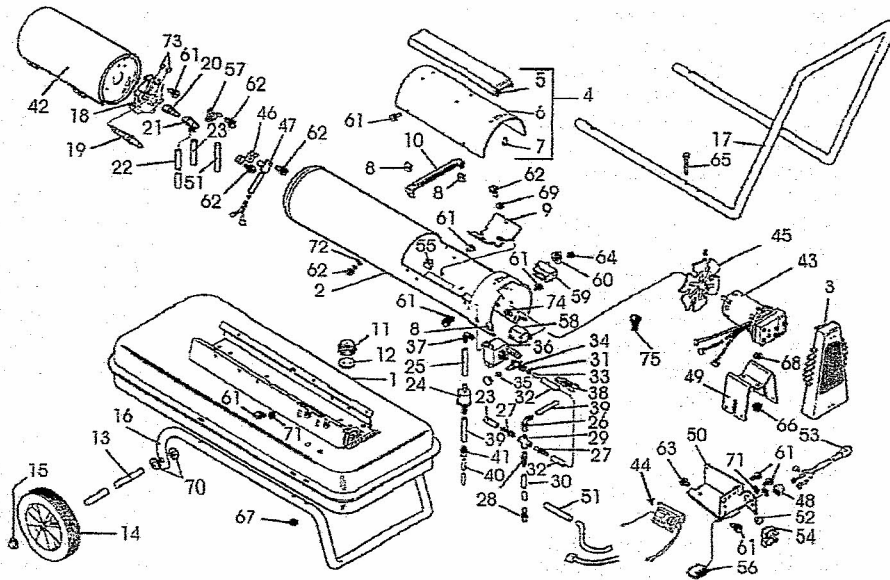

For Pump Parts see
Toro Square Pump
Assembly

Key No.	Part No.	Description	Key No.	Part No.	Description
1	154381	Tank Assembly w/Decal	38	147146	Terminal Spade
2	154089	Jacket & End Ring Assembly w/Decal	39	73-6520	Inlet Hose
3	154044	Grille Assembly	40	147166	Lift Tube
4	154397	Access Cover Assembly w/Decal	41	154074	Fitting
5	154026	Trim Channel	42	154078	Combustion Chamber Assembly for Motor & Compressor Assembly
6	154397	Access Cover	43		Transformer
7	73-6470	Rivet	44	154009	Fan
8	147025	Tinnerman Clip	45	154431	Cad Cell Bracket
9	147049	Insert	46	147028	Cad Cell Board Assembly
10	147174	Jacket Brace	47	147053	Strain Relief
11	154021	Fuel Tank Cap	48	147005	Motor Mount
12	148317	Fuel Cap Gasket	49	73-6460	Transformer Mount
13	147257	Axle	50	147710	Fiberglass Sleeving
14	154061	Wheel	51	147054	Shorty Bushing
15	147157	Pushnut	52	154075	Cord Assembly
16	147228	Tank Support	53	154423	6 ft Power Cord
17	147177	Handle	54	154052	Relay
18	154019	Burner	55	147229	Super Clip
19	147080	Spark Plug	56	154348	P.C. Board w/Breaker
20	154060	Nozzle	57	154065	Limit Switch
21	147081	Nozzle Adaptor	58	154063	Relay: used on gray Robbins Meyers motor
22	73-6520	Air Line		154052	Relay: used on black Fasco motor
23	73-6520	Nozzle Tube	59	154088	Thermostat
24	147046	Fuel Filter	60	154072	Knob
25	73-6520	Filter Tube	61	147000	Thread Forming Screw
26	147183	Elbow Adaptor	62	147024	Thread Forming Screw
27	147184	Adaptor	63	147118	Screw
28	147725	Adaptor	64	147164	Screw
29	147726	Cross	65	71136	*Machine Screw, slotted hex head #10-24 x 2 1/4"
30	147713	Return Tube	66	147004	*Hex Nut
31	147727	Sleeve	67	147158	*Hex Nut
32	147728	Valve Hose	68	70683	*Flat Washer, SAE 1/4 plated
33	147714	Copper Tube	69	70682	*Flat Washer, SAE #10 plated
34	154398 or 240293	Valve	70	70707	*Washer, Flat, 1/2 plated
35	147715	Valve Spacer	71	147119	*Washer
36	154776	Fuel Pump	72	147041	*Washer
37	147014	Elbow Adaptor	73	235466	Rivet
			74	146489	Rivet
			75	NLA	Screw