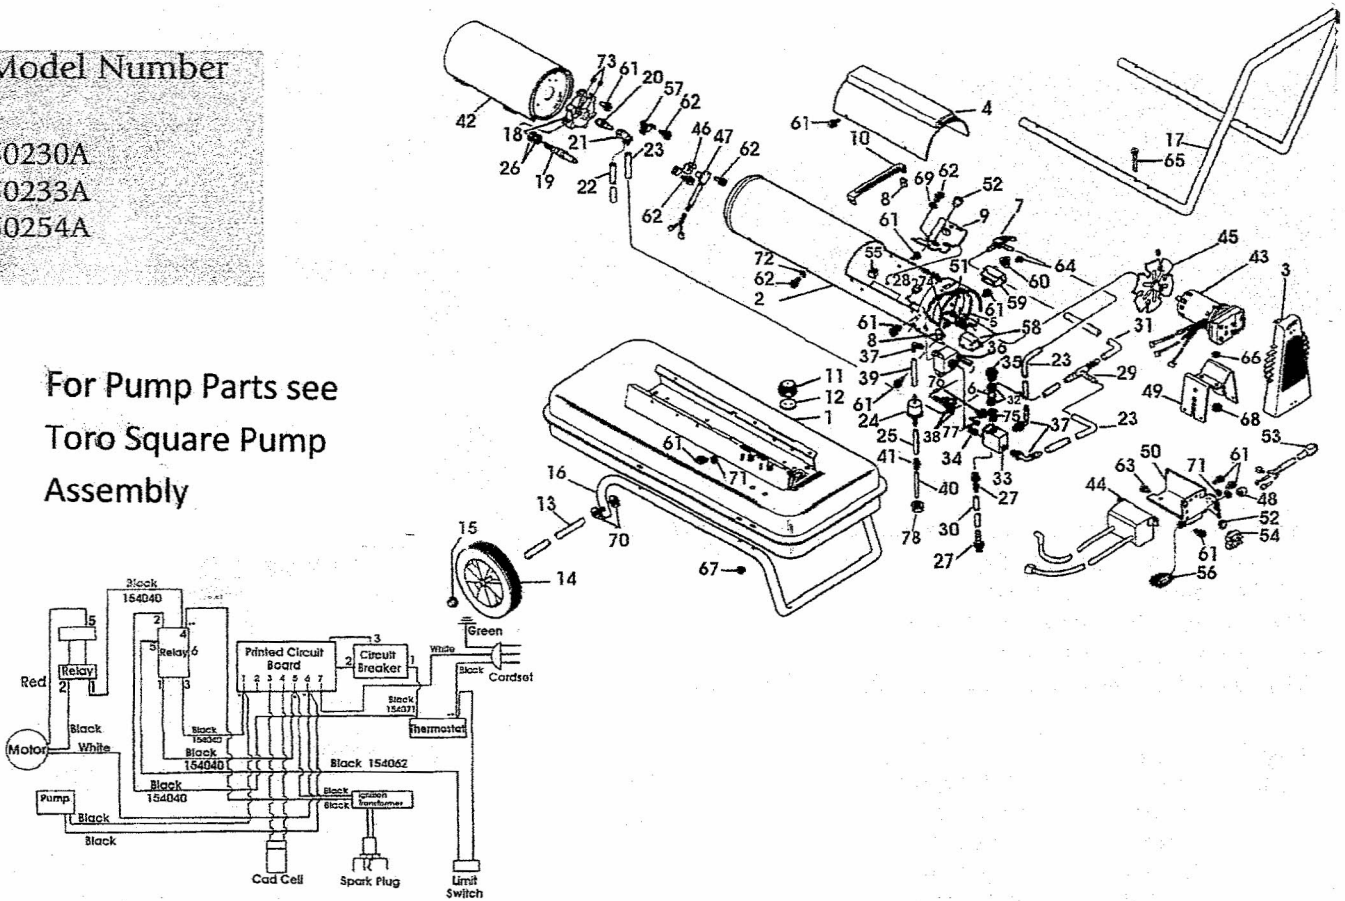

175-225,000 BTU and 220,000 BTU Heater Forced Air Heaters

Model Number

50230A
50233A
50254A

For Pump Parts see
Toro Square Pump
Assembly

| Key No. | Part No. | Description | Key No. | Part No. | Description | Key No. | Part No. | Description |
|---------|----------|--------------------|---------|----------|----------------------|---------|----------|---------------------------------------------|
| 1 | 154381 | Tank and Decal | 29 | 147849 | Tee | 56 | 154348 | P.C. Board w/Breaker |
| 2 | 154526 | Jacket & End Ring | 30 | 147162 | Return Hose | 57 | 154065 | Limit Switch |
| 3 | 154044 | Grille | 31 | 73-6520 | Hose | 58 | 154063 | Relay: used on gray Robbins Meyers motor |
| 4 | 154033 | Access Cover | 32 | 147168 | Disc. Steel | | 154052 | Relay: used on black Fasco motor |
| 5 | 147153 | Fan Guard | 33 | 147924 | Reservoir | 59 | 154088 | Thermostat |
| 6 | 147169 | Disc, Felt | 34 | 147165 | Close-Nipple | 60 | 154072 | Knob |
| 7 | 154606 | Heat Control Valve | 35 | 147355 | Plug | 61 | 147000 | Screw |
| 8 | 147025 | Tinnerman clip | 36 | 154776 | Fuel Pump | 62 | 147024 | Screw |
| 9 | 147049 | Insert | 37 | 147014 | Elbow Adapter | 63 | 147118 | Screw |
| 10 | 147174 | Jacket Brace | 38 | 147146 | Terminal, Spade | 64 | 147164 | Screw |
| 11 | 154021 | Fuel Tank Cap | 39 | 73-6520 | Inlet Hose | 65 | 71136 | Screw |
| 12 | 148317 | Fuel Cap Gasket | 40 | 147166 | Lift Tube | 66 | 147004 | Nut |
| 13 | 147257 | Axle | 41 | 154074 | Fitting | 67 | 147158 | Nut |
| 14 | 154061 | Wheel | 42 | 154078 | Combustion Chamber | 68 | 700324 | Washer |
| 15 | 147157 | Pushnut | 43 | 154342 | Motor & Compressor | 69 | 146502 | Washer |
| 16 | 147228 | Tank Support | 44 | 154009 | Transformer | 70 | 700049 | Washer |
| 17 | 147177 | Handle | 45 | 154043 | Fan | 71 | 147119 | Washer |
| 18 | 154019 | Burner | 46 | 147028 | Cad Cell Bracket | 72 | 147041 | Washer |
| 19 | 147080 | Spark Plug | 47 | 154709 | Cad Cell Board Assy. | 73 | 147170 | Set Screw |
| 20 | 154060 | Nozzle | 48 | 147053 | Strain Relief | 74 | 146489 | Rivet |
| 21 | 147081 | Nozzle Adapter | 49 | 147005 | Motor Mount | 75 | 147212 | Stand Pipe |
| 22 | 73-6520 | Air Line | 50 | 73-6460 | Transformer Mount | 76 | 147167 | Felt-wool |
| 23 | 73-6520 | Hose 10 1/2" | 51 | 700218 | Rivet | 77 | 147065 | Rivet |
| 24 | 147046 | Fuel Filter | 52 | 147054 | Shorty Bushing | 78 | NA | Nut |
| 25 | 73-6520 | Filter Hose | 53 | 154075 | Cord Assembly | | | |
| 26 | 209351 | Washer | 54 | 154052 | Relay | | | |
| 27 | 147160 | Adapter | 55 | 147229 | Super Clip | | | |
| 28 | 147172 | Snap Bushing | | | | | | |