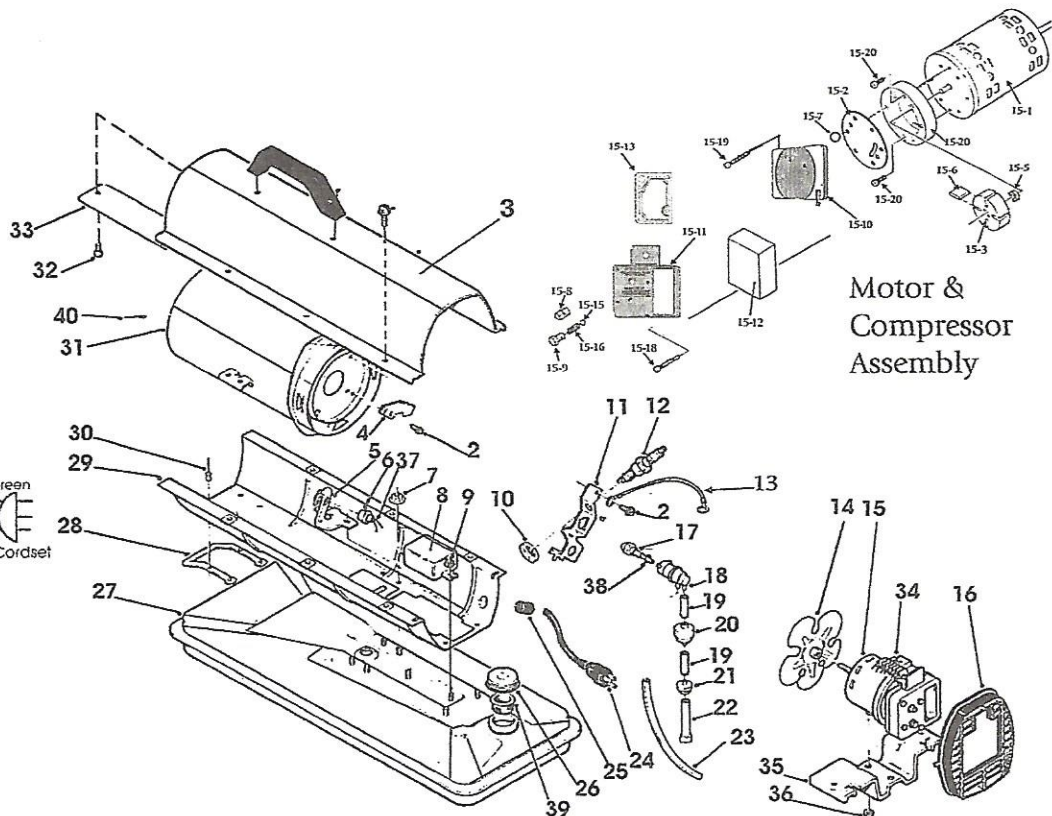

40-55,000 BTU Forced Air Toro Heaters (1992-1993)

Model Number

Toro
53400
53401
53412

Motor & Compressor Assembly

Key No.	Part No.	Description	Key No.	Part No.	Description
1	148538	Handle	28	148650	Front Guard
2	147000	Screw	29	148586	Lower Jacket
3	148585	Jacket, Upper	30	702365	Rivet
4	148552	Deflector, Rear Head	31	154884	Combustion chamber & heat shield Assy
5	148684	Cad Cell bracket	32	148547	Screw
6	154874	Cad Cell Assy	33	148540	Handle Support
7	148539	Nut	34	154348	P.C. Board w/Breaker Assy
8	73-7100	Transformer - NLA	35	148531	Motor Mount
9	147158	Nut	36	147004	Nut
10	147635	Spark Plug Nut	37	154877	Wire Assembly
11	148545	Bracket, Nozzle Plug	38	147082	O-Ring
12	148544	Spark Plug (RN13LYC5)	39	154685	Strainer-Fuel (Optional)
13	154930	Ground Wire Assy	40	147083	Rivet
14	154900	Fan Assembly (40,000 BTU)	MOTOR & COMPRESSOR ASSEMBLY		
15	154929	Fan Assembly (55,000 BTU)	15-1	154876	Motor 1/15 H.P., 115V 60Hz
16	148537	Grille	15-2	154797	Backing Plate
17	154027	Nozzle Assembly (40,000 BTU)	15-3	73-6420	Rotor 5/8"
18	148530	Nozzle Adapter Kit	15-4	147003	Body Ring 5/8"
19	148648	Hose, Fuel Line	15-5	73-6430	Insert (Black)
20	148647	Fuel Filter	15-6	154616	Vane 5/8" (Set of 4)
21	148546	Grommet	15-7	73-6440	O-Ring
22	148645	Pickup Tube (40,000 BTU)	15-8	147009	Plug 1/4 NPT
23	148649	Hose-Air Line	15-9	147010	Adjusting Screw
24	154878	Power Cord Assembly	15-10	148420	Filter Housing-Bottom
25	147053	Strain Relief	15-11	148419	Filter Housing-Top
26	154021	Fuel Cap (includes 148317 fuel gasket)	15-12	148442	Input Filter
27	154867	Fuel Tank Assy (40,000 BTU)	15-13	154822	Output Filter Kit
	154868	Fuel Tank Assy (55,000 BTU)	15-15	147022	Relief Ball
			15-16	147021	Relief Spring
			15-18	148233	Screw (qty. 4)
			15-19	148394	Screw