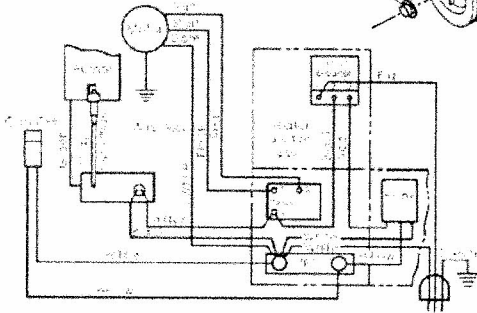

60, 97, 150,000 BTU Forced Air Toro Heaters (Older Style "Champion" Heaters)

Toro Oil 60-150,000 BTU

Model Numbers

Toro

I-60EF Inline

I-101EF Inline

I-151EF Inline

If your heater has a different model number, yet looks like this one, these parts should work.

PSI Setting	
I60EF	4
I101EF	5
I151EF	5

See page 108 for Compressor Assembly Parts.

Heater Size		60,000 btu	97,000 btu	150,000 btu	Heater Size		60,000 btu	97,000 btu	150,000 btu
Ref No.	Possible Model Description	I-60EF Part No.	I-101EF Part No.	I-151EF Part No.	Ref No.	Possible Model Description	I-60EF Part No.	I-101EF Part No.	I-151EF Part No.
A	Tank Assembly	154371	154372	154372	W	Insulator	222924	222924	222924
B	Jacket Bottom Ay	220567	154437	220569	X	Spark Plug	147080	147080	147080
C	Jacket Top	147752	147756	147754	Z	Burner	147730	147769	147769
D	Handle	147775	147123	147123	AA	Fuel Cap	154021	154021	154021
E	Front Support	147735	147761	147761	BB	1/4 CC x 1/8 IP Elbow	147014	147014	147014
F	Axle	147776	147122	147122	CC	Relay	154600	154600	154383
G	Wheel	154902	154902	154902	DD	Cad Cell Bracket	147699	147699	147699
H	Push Nut	147157	147157	147157	EE	Cad Cell	154709	154709	154709
J	Spacer	147688	147688	147688	FF	Junction Box Ay.	154514	154514	154514
K	Combustion Chamber	154022	73 8620	154055	GG	Reset Breaker	154012	154012	154012
L	Com. Cham. Shield	N/A	N/A	154382	HH	Terminal Block	154502	154502	154502
M	Nozzle	147862	147863	147840	JJ	Cord Assembly	154423	154423	154423
N	Nozzle Adapter	147798	147798	147798	KK	Strain Relief	147921	147921	147921
O	Nozzle Seal	154603	154603	154603	LL	Circuit Board	154361	154361	154361
P	Nozzle Seal Spring	147692	147692	147692	MM	Hood	147367	147367	147367
Q	Fuel Lift Tube Ay.	154512	154364	154364	NN	1/4 Fl. x 1/8 IP Elbow	219999	219999	219999
R	Motor & Comp Ay.	See page 108			SS	Strap Assembly	221894	221894	222010
S	Motor Mount	154511	154511	222126	TT	Strap	221895	221895	222009
T	Fan	154023	154032	154043	UU	Cover Plate	N/A	N/A	N/A
U	Air Line	147799	147800	147802	VV	Cover, Junction Box	147922	147922	147922
V	Transformer	154009	154009	154009	WW	Screw	N/A	N/A	N/A