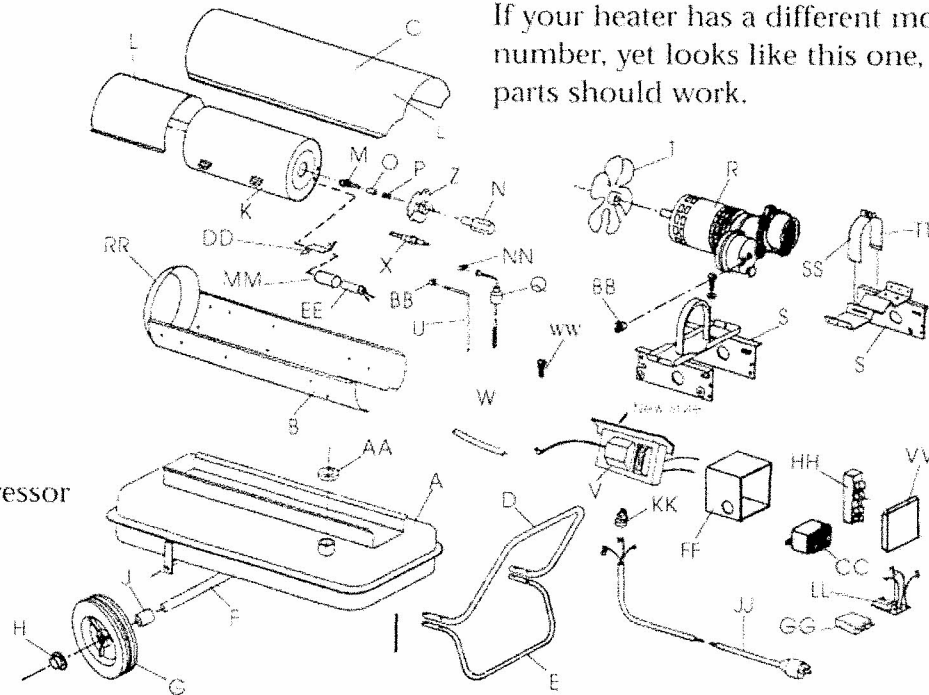

60, 97, 150,000 BTU Forced Air Toro Heaters (Older Style "Champion" Heaters)

Toro Oil 60-150,000 BTU

Model Numbers

Toro

I-60EF Inline

I-101EF Inline

I-151EF Inline

If your heater has a different model number, yet looks like this one, these parts should work.

PSI Setting	
I60EF	4
I101EF	5
I151EF	5

See page 108 for Compressor Assembly Parts.

Heater Size		60,000 btu	97,000 btu	150,000 btu	Heater Size		60,000 btu	97,000 btu	150,000 btu
Ref No.	Possible Model Description	I-60EF Part No.	I-101EF Part No.	I-151EF Part No.	Ref No.	Possible Model Description	I-60EF Part No.	I-101EF Part No.	I-151EF Part No.
A	Tank Assembly	154371	154372	154372	W	Insulator	222924	222924	222924
B	Jacket Bottom Ay	220567	154437	220569	X	Spark Plug	147080	147080	147080
C	Jacket Top	147752	147756	147754	Z	Burner	147730	147769	147769
D	Handle	147775	147123	147123	AA	Fuel Cap	154021	154021	154021
E	Front Support	147735	147761	147761	BB	1/4 CC x 1/8 IP Elbow	147014	147014	147014
F	Axle	147776	147122	147122	CC	Relay	154600	154600	154383
G	Wheel	154902	154902	154902	DD	Cad Cell Bracket	147699	147699	147699
H	Push Nut	147157	147157	147157	EE	Cad Cell	154709	154709	154709
J	Spacer	147688	147688	147688	FF	Junction Box Ay.	154514	154514	154514
K	Combustion Chamber	154022	73 8620	154055	GG	Reset Breaker	154012	154012	154012
L	Com. Cham. Shield	N/A	N/A	154382	HH	Terminal Block	154502	154502	154502
M	Nozzle	147862	147863	147840	JJ	Cord Assembly	154423	154423	154423
N	Nozzle Adapter	147798	147798	147798	KK	Strain Relief	147921	147921	147921
O	Nozzle Seal	154603	154603	154603	LL	Circuit Board	154361	154361	154361
P	Nozzle Seal Spring	147692	147692	147692	MM	Hood	147367	147367	147367
Q	Fuel Lift Tube Ay.	154512	154364	154364	NN	1/4 Fl. x 1/8 IP Elbow	219999	219999	219999
R	Motor & Comp Ay.	See page 108			SS	Strap Assembly	221894	221894	222010
S	Motor Mount	154511	154511	222126	TT	Strap	221895	221895	222009
T	Fan	154023	154032	154043	UU	Cover Plate	N/A	N/A	N/A
U	Air Line	147799	147800	147802	VV	Cover, Junction Box	147922	147922	147922
V	Transformer	154009	154009	154009	WW	Screw	N/A	N/A	N/A